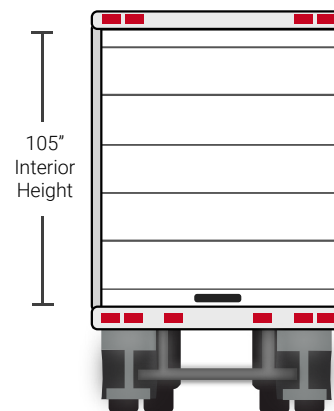

ROLL DOOR

Door Opening
98" x 110"

For more information on rentals contact us at:

www.rentcss.com

[(303) 296-1293](tel:(303)296-1293)

info@rentcss.com