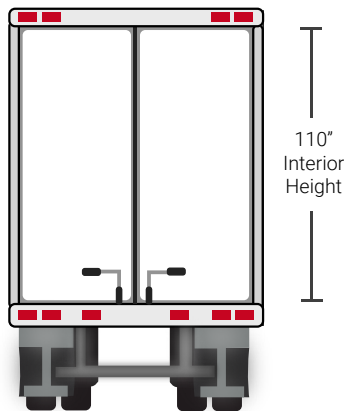

COLORADO

TRAILER RENTALS

DRY VAN SEMI TRAILER RENTALS

SWING DOOR

Door Opening
98" x 110"