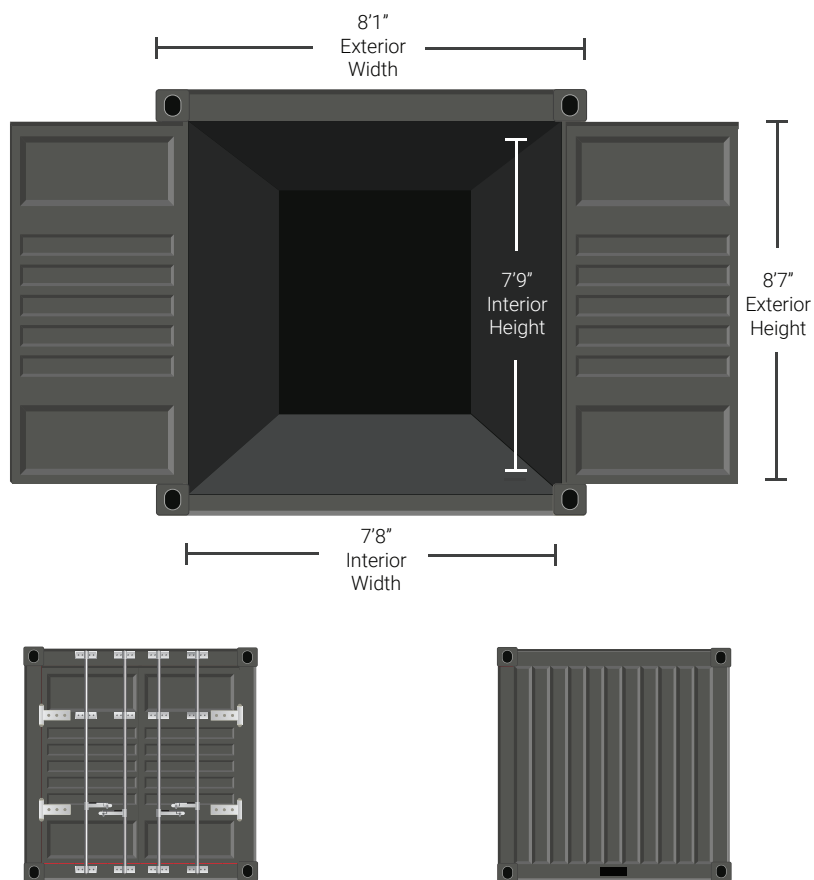

COLORADO

GROUND LEVEL STORAGE

40' GROUND LEVEL STORAGE CONTAINER

EXTERIOR			INTERIOR			DOOR OPENING	
LENGTH	WIDTH	HEIGHT	LENGTH	WIDTH	HEIGHT	WIDTH	HEIGHT
40'-0"	8'-1"	8' 7"	39' 5"	7'-8"	7'-9"	7'8"	7'5"

20' GROUND LEVEL STORAGE CONTAINER

EXTERIOR			INTERIOR			DOOR OPENING	
LENGTH	WIDTH	HEIGHT	LENGTH	WIDTH	HEIGHT	WIDTH	HEIGHT
20'-0"	8'-1"	8' 7"	19' 3"	7'-8"	7'-9"	7'8"	7'5"

COLORADO

TRAILER RENTALS

GROUND LEVEL STORAGE

Data provided for illustrative purposes only. Actual equipment in use varies by carrier and manufacturer. This is only a guide and should not be used as a definitive reference for dock planning.