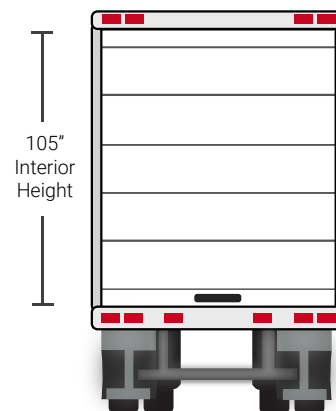

COLORADO

STORAGE SYSTEMS

TRAILER RENTALS & SALES

DRY VAN SEMI TRAILER RENTALS

53' DRY VAN SEMI TRAILER RENTALS

USE:	STANDARDS:	
Retail	Length 53 ft	Door Type:
Manufacturing	Width 96 - 102 inches	Swing door
Construction	Height 13.6 ft	Roller door
Distribution	CAPACITY:	
Warehouse	53 ft Length Max Weight: 45,000 lbs	
Transportation	53 ft Max Pallets: 26 pallets	

48' DRY VAN SEMI TRAILER RENTALS

USE:	STANDARDS:	
Retail	Length 48 ft	Door Type:
Manufacturing	Width 96 - 102 inches	Swing door
Construction	Height 13.6 ft	Roller door
Distribution	CAPACITY:	
Warehouse	53 ft Length Max Weight: 45,000 lbs	
Transportation	53 ft Max Pallets: 26 pallets	

OVERALL INTERIOR REAR DOOR CAPACITY MAX WEIGHT

LENGTH	WIDTH	HEIGHT	LENGTH	WIDTH	HEIGHT	WIDTH	HEIGHT		
40 ft	96"	12' 6"	39' 6"	92.5"	94.5"	92"	92"	2,398 cu ft	11,300 lbs
43 ft	96"	13' 0"	41' 6"	92.5"	100.5"	92"	98"	2,711 cu ft	11,900 lbs
48 ft	102"	13' 6"	47' 6"	98.5"	100.6"	98"	100.6"	3,465 cu ft	13,500 lbs
53 ft	102"	13' 6"	47' 6"	98.5"	108"	94"	102"	3,489 cu ft	13,500 lbs

STORAGE SYSTEMS

TRAILER RENTALS & SALES

DRY VAN SEMI TRAILER RENTALS

SWING DOOR

Door Opening
98" x 110"

ROLL DOOR

Door Opening
98" x 110"

For more information on rentals contact us at: