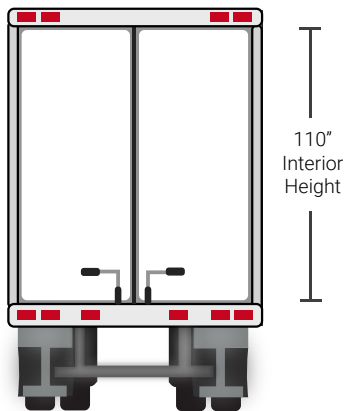

48' DRY VAN SEMI TRAILER RENTALS

USE:	STANDARDS:	
Retail	Length 48 ft	Door Type:
Manufacturing	Width 96 - 102 inches	Swing door
Construction	Height 13.6 ft	Roller door
Distribution	CAPACITY:	
Warehouse	53 ft Length Max Weight: 45,000 lbs	
Transportation	53 ft Max Pallets: 26 pallets	

OVERALL INTERIOR REAR DOOR CAPACITY MAX WEIGHT

LENGTH	WIDTH	HEIGHT	LENGTH	WIDTH	HEIGHT	WIDTH	HEIGHT		
40 ft	96"	12' 6"	39' 6"	92.5"	94.5"	92"	92"	2,398 cu ft	11,300 lbs
43 ft	96"	13' 0"	41' 6"	92.5"	100.5"	92"	98"	2,711 cu ft	11,900 lbs
48 ft	102"	13' 6"	47' 6"	98.5"	100.6"	98"	100.6"	3,465 cu ft	13,500 lbs
53 ft	102"	13' 6"	47' 6"	98.5"	108"	94"	102"	3,489 cu ft	13,500 lbs

Data provided for illustrative purposes only. Actual equipment in use varies by carrier and manufacturer.

This is only a guide and should not be used as a definitive reference for dock planning.

COLORADO

STORAGE SYSTEMS

TRAILER RENTALS & SALES

DRY VAN SEMI TRAILER RENTALS

SWING DOOR

Door Opening
98" x 110"

ROLL DOOR

Door Opening
98" x 110"

For more information on rentals contact us at: