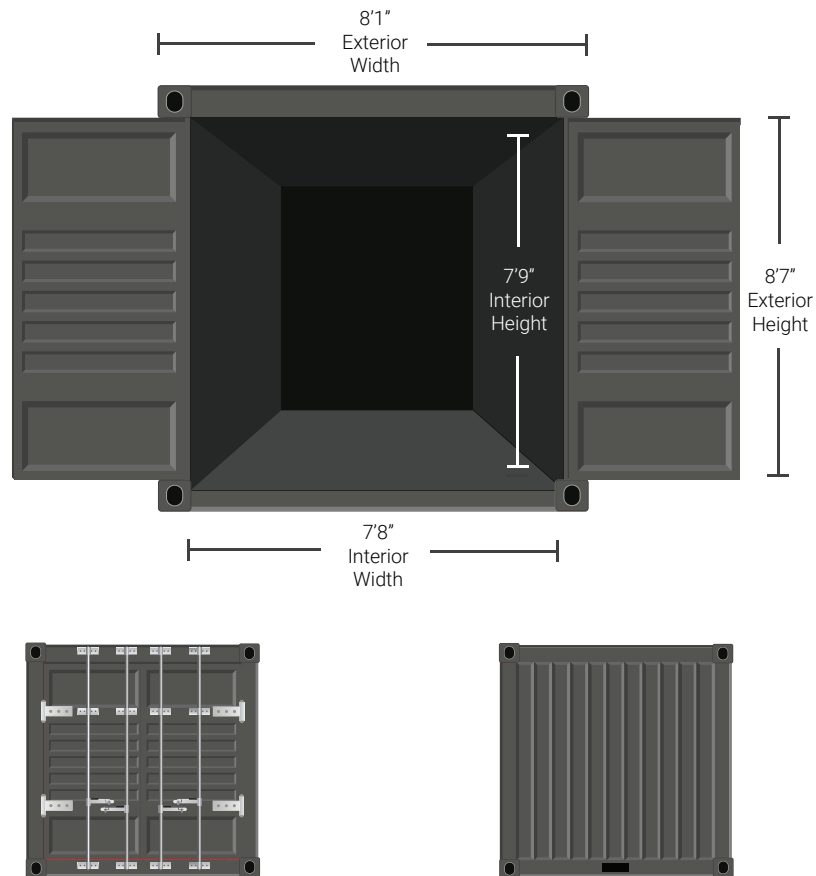

COLORADO

STORAGE SYSTEMS

TRAILER RENTALS & SALES

GROUND LEVEL STORAGE

40' GROUND LEVEL STORAGE CONTAINER

EXTERIOR			INTERIOR			DOOR OPENING	
LENGTH	WIDTH	HEIGHT	LENGTH	WIDTH	HEIGHT	WIDTH	HEIGHT
40'-0"	8'-1"	8' 7"	39' 5"	7'-8"	7'-9"	7'8"	7'5"

20' GROUND LEVEL STORAGE CONTAINER

EXTERIOR			INTERIOR			DOOR OPENING	
LENGTH	WIDTH	HEIGHT	LENGTH	WIDTH	HEIGHT	WIDTH	HEIGHT
20'-0"	8'-1"	8' 7"	19' 3"	7'-8"	7'-9"	7'8"	7'5"

COLORADO

STORAGE SYSTEMS

TRAILER RENTALS & SALES

GROUND LEVEL STORAGE

Data provided for illustrative purposes only. Actual equipment in use varies by carrier and manufacturer. This is only a guide and should not be used as a definitive reference for dock planning.